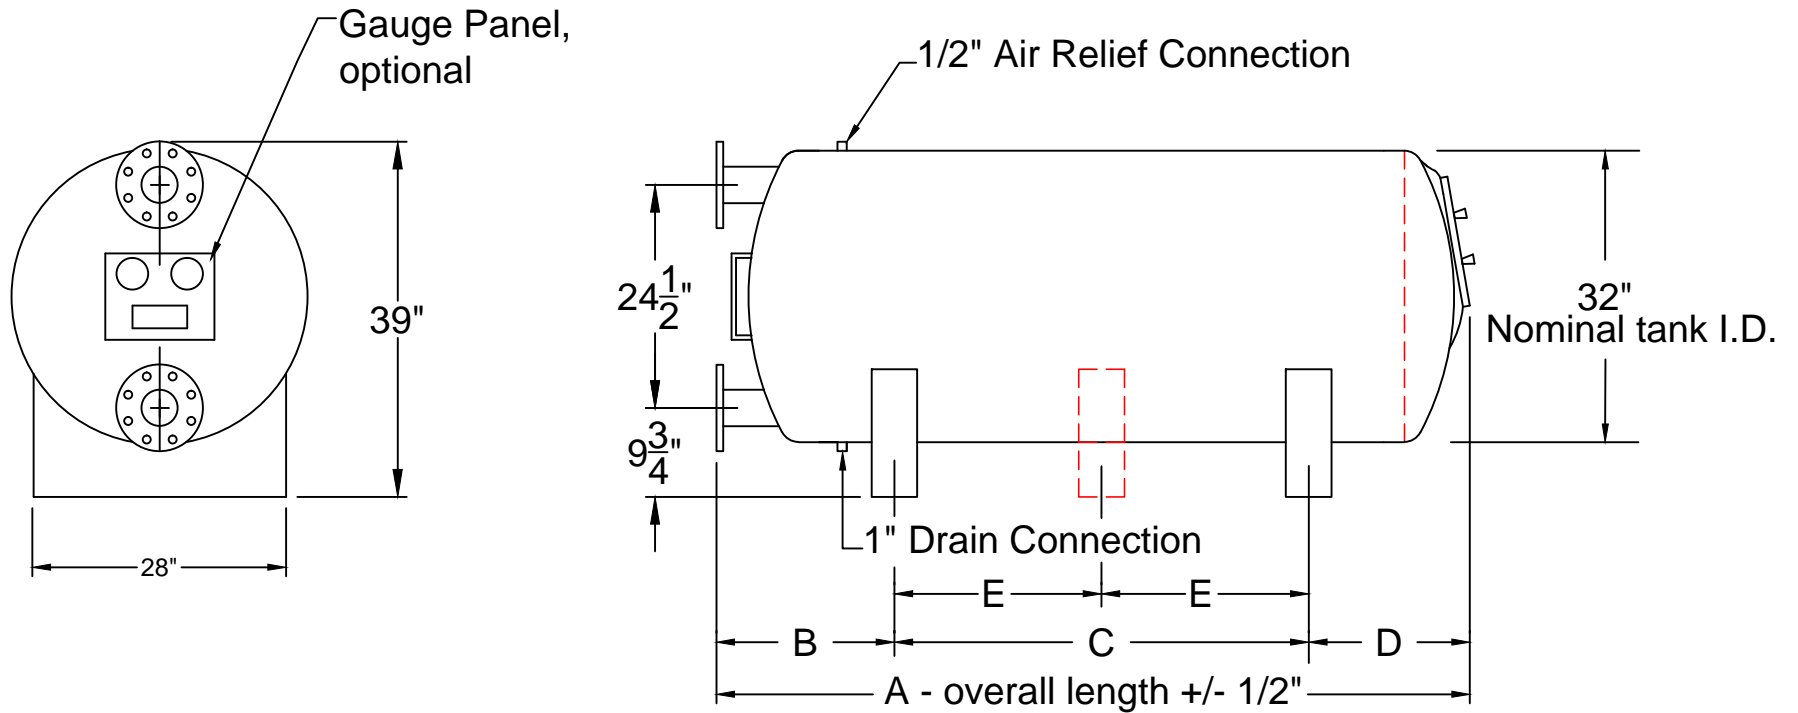

# MER-MADE®

SAND FILTER MODEL	"A" LENGTH OF TANK	FACE PIPING DIAMETER	"B"	"C"	"D"	"E"	MER-MADE FILTER PO Box 306 Denmark, SC 29042 P: 803-793-4265 F: 803-793-4332		
132-52	58"	4"	20"	22"	16"	X	<b>Single 132 Filter Dimensions</b>		
132-64	69"	4"	20"	34"	15"	X			
132-74	82"	4"	20"	45"	17"	X			
132-94	99"	4"	20"	62"	17"	X			
132-114	119"	4"	20"	X	17"	41"			
Sand Filters							Dr. By: C.S. Date: 06-08-16	Dwg. No. T-11770A	