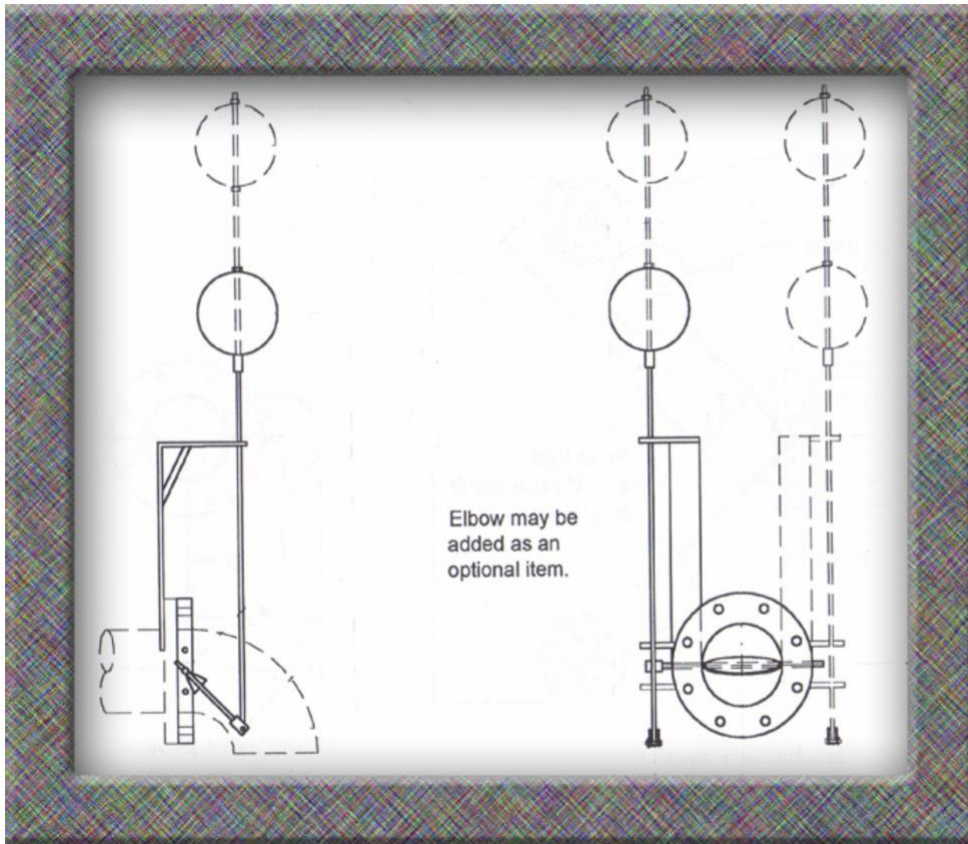

FLOAT VALVE - PIVOT ARM STYLE

Adjustable Location of Floats Allows Field Setting Of Operating Level. Main Drain Line Must Be Set Below Minimum Depth Required.