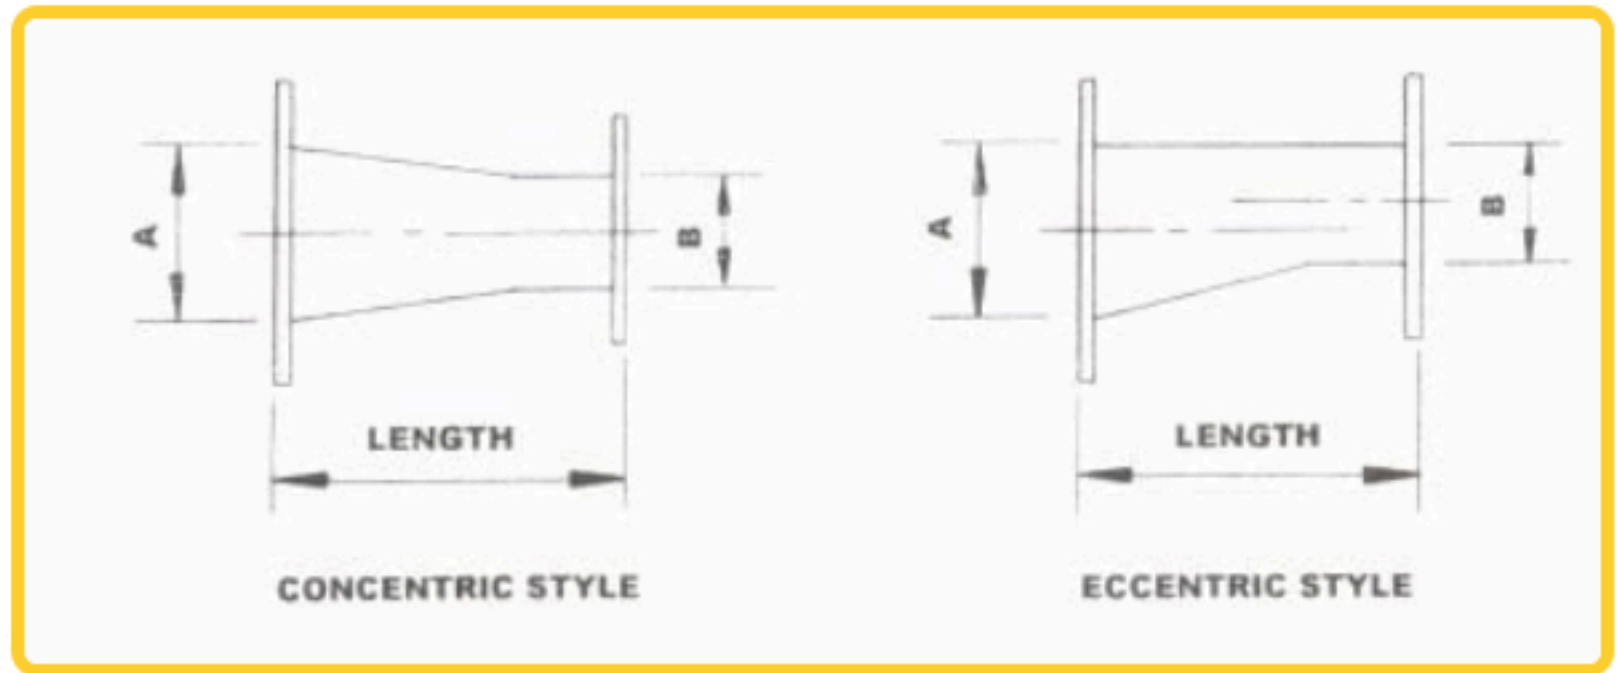

"A" X "B"	Length
16" X 14"	14"
16" X 12"	14"
16" X 10"	14"
16" X 8"	14"
14" X 12"	14"
14" X 10"	14"
14" X 8"	14"
12" X 10"	14"
12" X 8"	14"
12" X 6"	14"
12" X 5"	14"
10" X 8"	14"
10" X 6"	14"
10" X 5"	14"
8" X 6"	12"
8" X 5"	12"
8" X 4"	12"
6" X 5"	12"
6" X 4"	12"
6" X 3"	12"
4" X 3"	9"
4" X 2-1/2"	9"
4" X 2"	9"

FLANGE DATA					
I.D.	O.D.	B.C.	# Holes	Hole Dia.	Flg. Thk.
16"	24"	21-1/4"	16	1-1/8"	1-3/16"
14"	21-1/2"	18-3/4"	12	1-1/8"	1-1/16"
12"	19-1/2"	17"	12	1"	1"
10"	16-1/2"	14-1/4"	12	1"	7/8"
8"	14"	11-3/4"	8	7/8"	3/4"
6"	11-1/2"	9-1/2"	8	7/8"	5/8"
5"	10-1/2"	8-1/2"	8	7/8"	5/8"
4"	9-1/2"	7-1/2"	8	3/4"	9/16"
3"	9-1/2"	6"	4	3/4"	1/2"
2-1/2"	7-1/2"	5-1/2"	4	3/4"	1/2"
2"	6-1/2"	4-3/4"	4	3/4"	1/2"