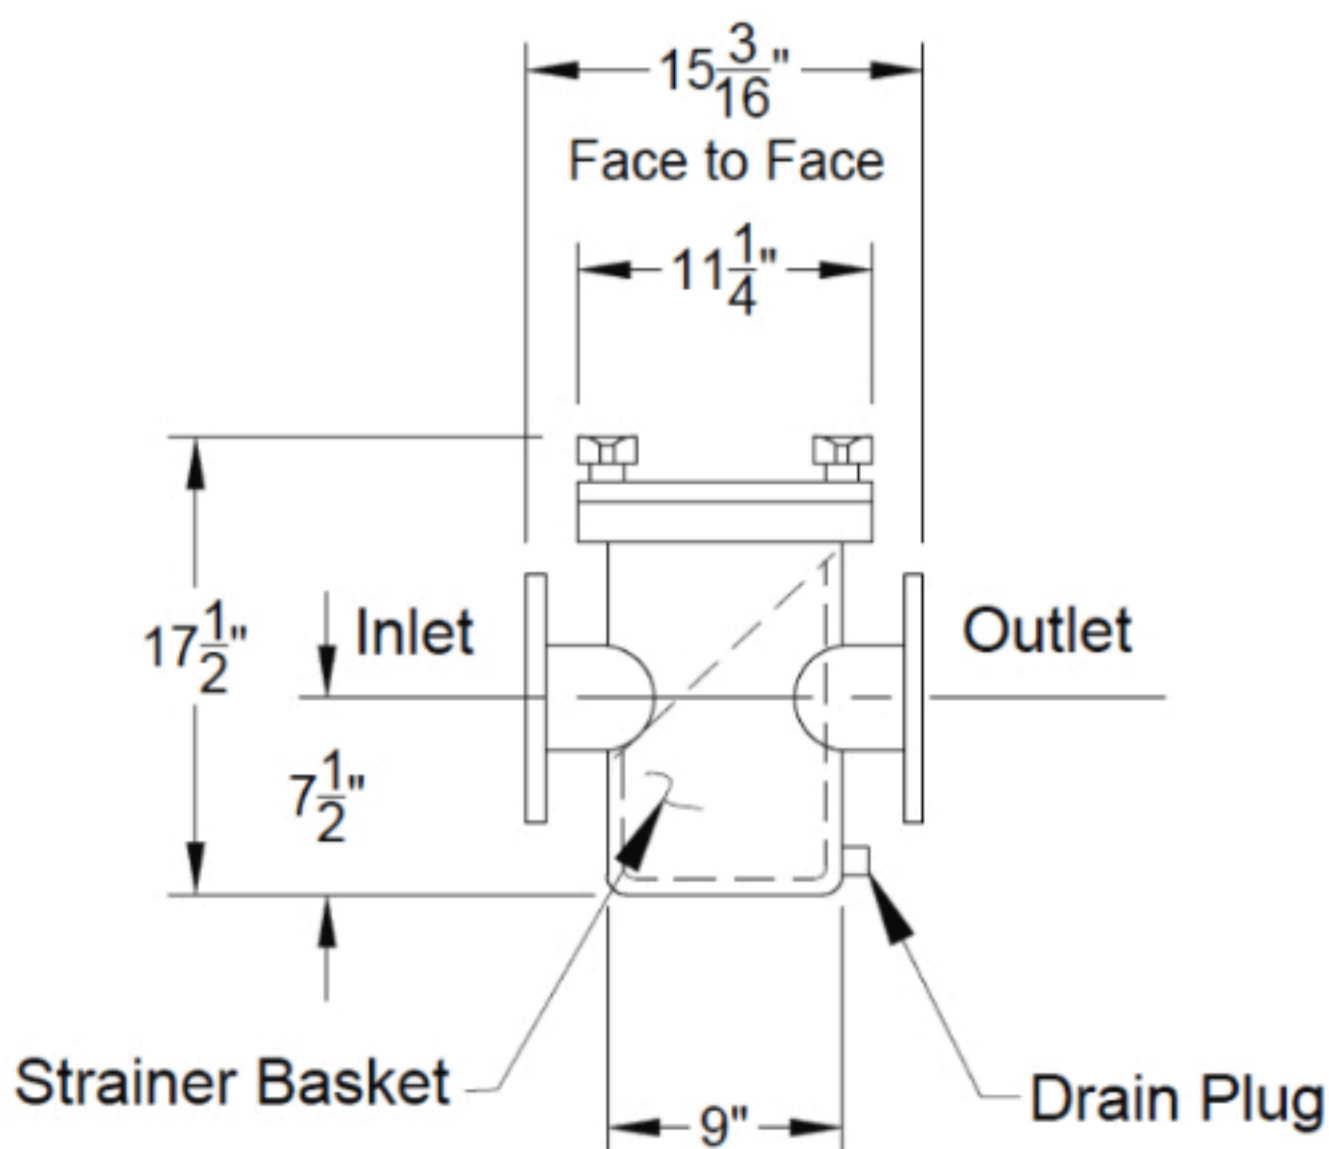

D10X Series Strainer

| Inlet X Diameter | Overall Height | In/Out Elev. | Basket Dia. | Volume cu. in. | Open Area sq. ft. |
|------------------|----------------|--------------|-------------|----------------|-------------------|
| 8" x 8" | 25" | 12-5/8" | 8-7/8" | 732 | 241 |
| 6" x 6" | 23" | 11-5/8" | 8-7/8" | 732 | 241 |
| 6" x 5" | 23" | 11-5/8" | 8-7/8" | 732 | 241 |
| 5" x 5" | 23" | 11-5/8" | 8-7/8" | 732 | 241 |

C10X Series Strainer

| Inlet x Outlet | Basket Dia. | Volume cu. in. | Open Area sq. ft. |
|-----------------|-------------|----------------|-------------------|
| 4" x 4" | 6-7/8" | 269 | 120 |
| 4" x 3" | 6-7/8" | 269 | 120 |
| 3" x 3" | 6-7/8" | 269 | 120 |
| 2-1/2" x 2-1/2" | 6-7/8" | 269 | 120 |