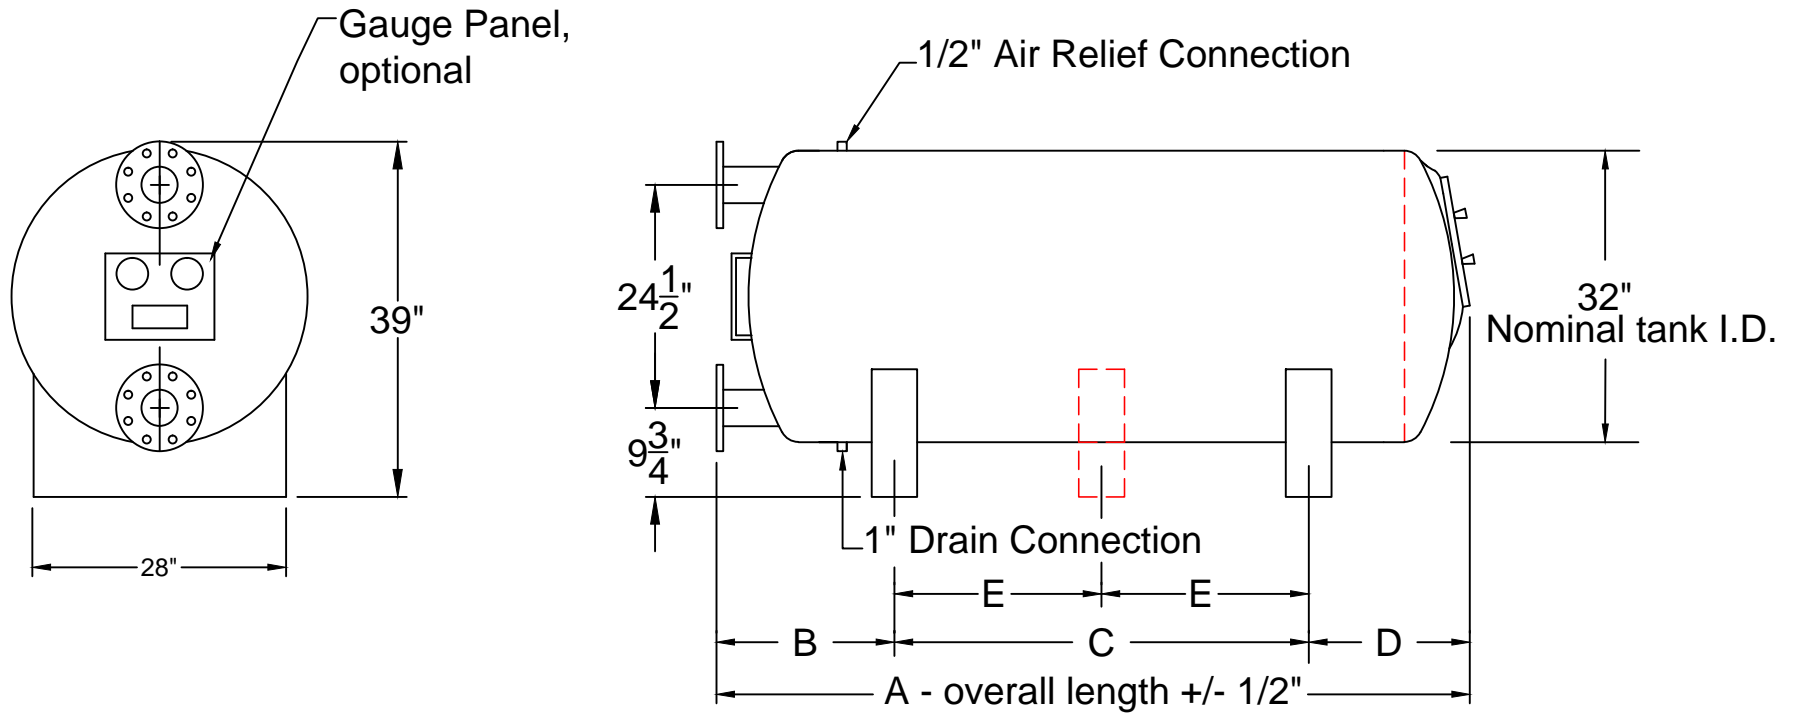

MER-MADE®

SAND FILTER MODEL	"A" LENGTH OF TANK	FACE PIPING DIAMETER	"B"	"C"	"D"	"E"	MER-MADE FILTER PO Box 306 Denmark, SC 29042 P: 803-793-4265 F: 803-793-4332		
132-52	58"	4"	20"	22"	16"	X	Single 132 Filter Dimensions Sand Filters		
132-64	69"	4"	20"	34"	15"	X			
132-74	82"	4"	20"	45"	17"	X			
132-94	99"	4"	20"	62"	17"	X			
132-114	119"	4"	20"	X	17"	41"			
							Dr. By: C.S.	Date: 06-08-16	Dwg. No. T-11770A